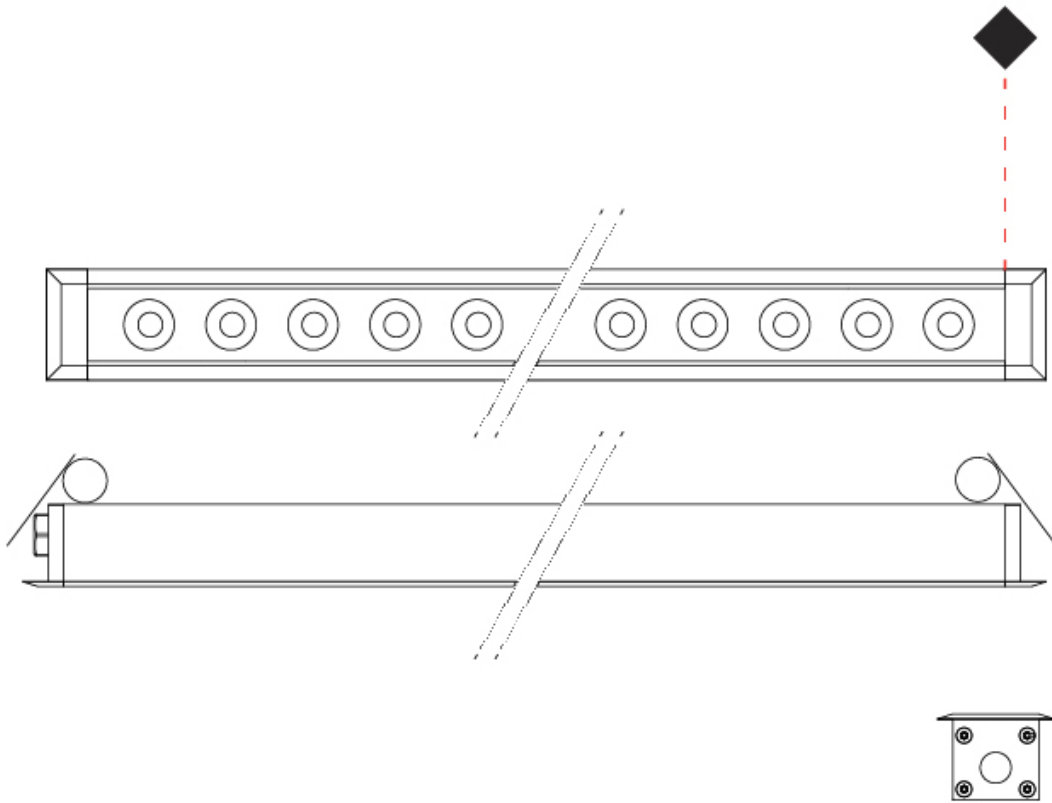

MINI CORNICHE RECESSED

E9Q110-

PROJECT _____

TYPE _____

SPECIFIER _____

QUANTITY _____

DATE _____

E