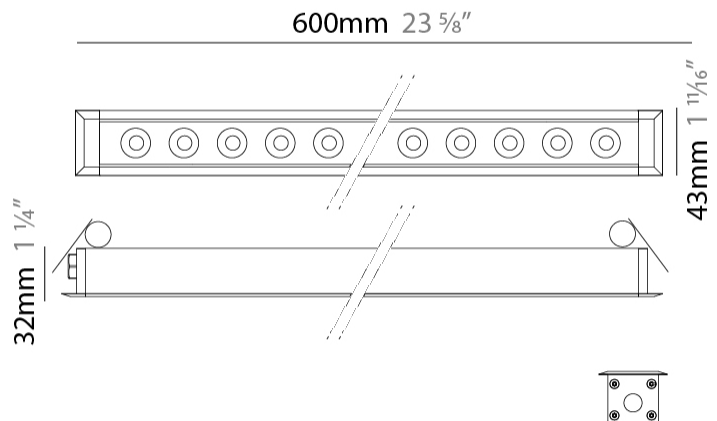

1. To build a product code in our configurator select the specify button on the base model # product page
2. To build a manual product code on this datasheet choose from the options listed below in blue font and add the suffix to the base model #

GENERAL

Series: Mini Corniche
Brand: Platek
Division: Exterior
Mounting Type: Recessed
Mounting Location: Ceiling
Subcategory: Downlight

PHYSICAL

Shape: Rectangle
Length (mm): 620
Length (in): 24 ³/₈
Width (mm): 43
Width (in): 1 ⁵/₈
Height (mm): 32
Height (in): 1 ¹/₄
Ceiling Thickness (mm): 2 - 13
Ceiling Thickness (in): 1/16 - 1/2
Light Distribution: Downlight
Weight (kg): 1.3
Weight (lbs): 2.8
Diffuser: Clear tempered glass
Gasket: Gore-Tex valve to prevent condensation
Fixture Finish: BLK / WHI / GRY / COR / ANT / BRZ
Fixture Material: Extruded Aluminum
Cut-out Measurements: 36mm / 1 7/16" x 610mm / 24"

ELECTRICAL

Lamp Type: LED
Total Output Wattage (W): 23
Dimming: Bluetooth technology or DMX
Control Gear: DMX
Driver Included: No
Driver Location: Remote
Driver Type: Constant Current - Universal
Driver Class: Class 2
Input Voltage (V): 120 - 277
Constant Current (MA): 500

LED

Color Temperature (°K): RGBW
CRI: >80 CRI
Lamp Life (hrs): 60000
Special LEDs offerings: RGBW

OPTICAL

Optic°: 26 / 40 / ELL

RATINGS AND CERTIFICATIONS

Certified By: Certified for North American Standards
IP rating: IP65
IK Rating: IK07
Bug Rating: B1 U0 G0