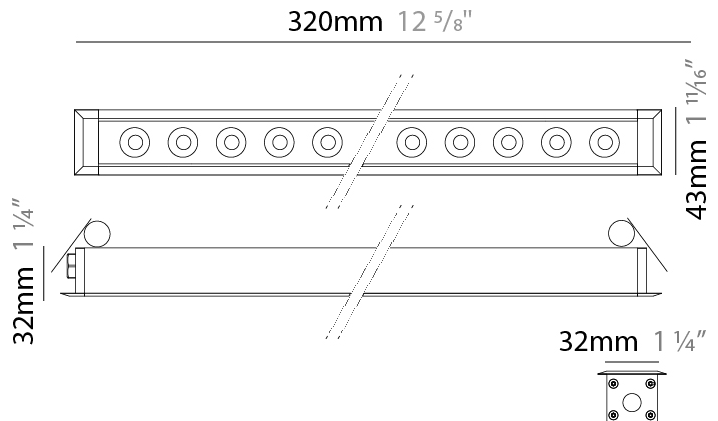

1. To build a product code in our configurator select the specify button on the base model # product page
2. To build a manual product code on this datasheet choose from the options listed below in blue font and add the suffix to the base model #

GENERAL

Series: Mini Corniche

Brand: Platek

Division: Exterior

Mounting Type: Recessed

Mounting Location: Ceiling

Subcategory: Downlight

PHYSICAL

Shape: Rectangle

Length (mm): 320

Length (in): 12 5/8

Width (mm): 43

Width (in): 1 7/8

Height (mm): 32

Height (in): 1 1/4

Ceiling Thickness (mm): 2 - 13

Ceiling Thickness (in): 1/16 - 1/2

Light Distribution: Downlight

Weight (kg): 0.8

Weight (lbs): 1.76

Diffuser: Clear tempered glass

Gasket: Gore-Tex valve to prevent condensation

Fixture Finish: [BLK](#) / [WHI](#) / [GRY](#) / [COR](#) / [ANT](#) / [BRZ](#)

Fixture Material: Extruded Aluminum

Cut-out Measurements: 36mm / 1 7/16" x 310mm / 12 3/16"

ELECTRICAL

Lamp Type: LED

Total Output Wattage (W): 11.5

Dimming: Bluetooth technology or DMX

Control Gear: DMX

Driver Included: No

Driver Location: Remote

Driver Type: Constant Current - Universal

Driver Class: Class 2

Input Voltage (V): 120 - 277

Constant Current (MA): 500

LED

Number of LEDs: 8

Color Temperature (°K): RGBW

CRI: >80 CRI

Lamp Life (hrs): 60000

Special LEDs offerings: RGBW

OPTICAL

Optic°: [26](#) / [40](#) / [ELL](#)

RATINGS AND CERTIFICATIONS

Certified By: Certified for North American Standards

IP rating: IP65

IK Rating: IK07

Bug Rating: B1 U0 G0